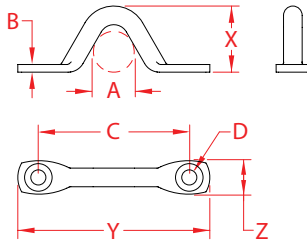

HEAVY DUTY PAD EYE

316 STAINLESS STEEL

Import

Precision
Cast

ITEM	A (max. diameter)	B	C	D	FASTENER	X (height)	Y (length)	Z (width)	WLL (lb)	WT (lb)	PACKAGING TYPE	EACH (qty)	INNER (qty)	CARTON (qty)	UPC
S3719-1005	0.42"	0.20"	1.38"	0.15"	#8	0.60"	1.88"	0.52"	350	0.03	POLYBAG	1	10	500	791506057833

NOTE:

ITEM IS CAST. ROUND BAR PREVENTS CHAFE OF ROPE.

ALL DIMENSIONS ARE NOMINAL (+/- 3%) AND ARE SUBJECT TO CHANGE WITHOUT NOTICE.